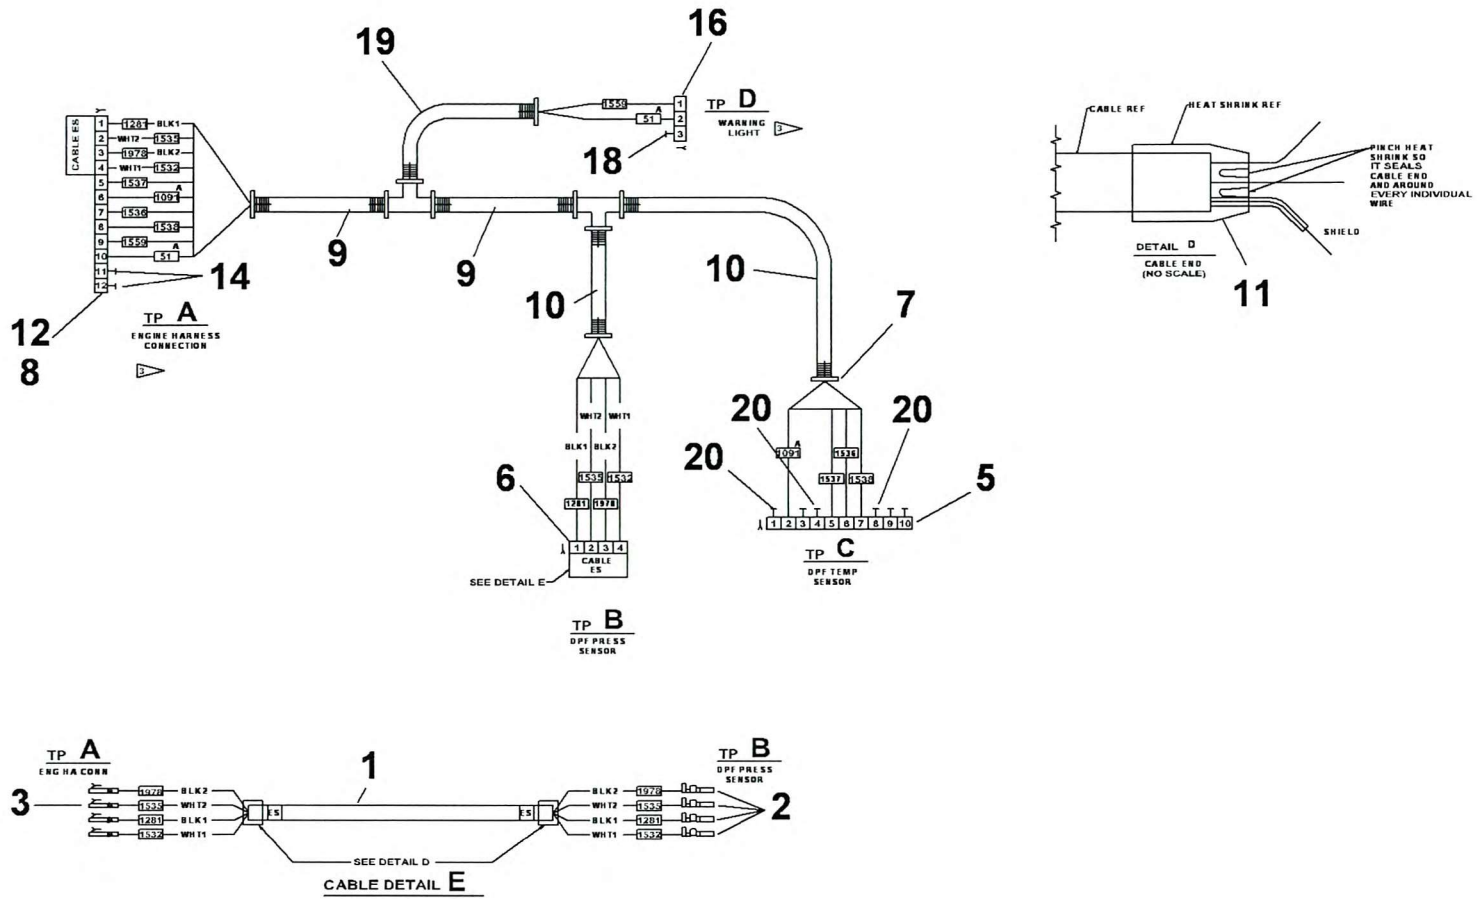

WIRE NO	COLOR	SAE SIZE	LENGTH TOT IN	TP	B/M ITEM NO	REMARKS	TP	B/M ITEM NO	REMARKS
51A	WHT GXL	18	138	A	3	---	D	17	---
1537	WHT GXL	18	96	A	3	---	C	2	---
1091A	WHT GXL	18	96	A	3	---	C	2	---
1536	WHT GXL	18	96	A	3	---	C	2	---
1538	WHT GXL	18	96	A	3	---	C	2	---
1559	WHT GXL	18	138	A	3	---	D	17	---

WIRE NUMBER LABELS FOR USE ON CABLE ASSY										
WIRE NO	CONDUCTOR COLOR	SAE SIZE	LENGTH TOT IN	CABLE ASSY	TP	REMARKS	TP	REMARKS	LABELS REQ'D	
1281	BLK1	10	5	ES	A	USE INSUL	B	USE INSUL	2	
1532	WHT1	↑	↑	ES	A	↑	B	↑	2	
1535	WHT2	↑	↑	ES	A	↑	B	↑	2	
1978	BLK2	10	5	ES	A	USE INSUL	B	USE INSUL	2	